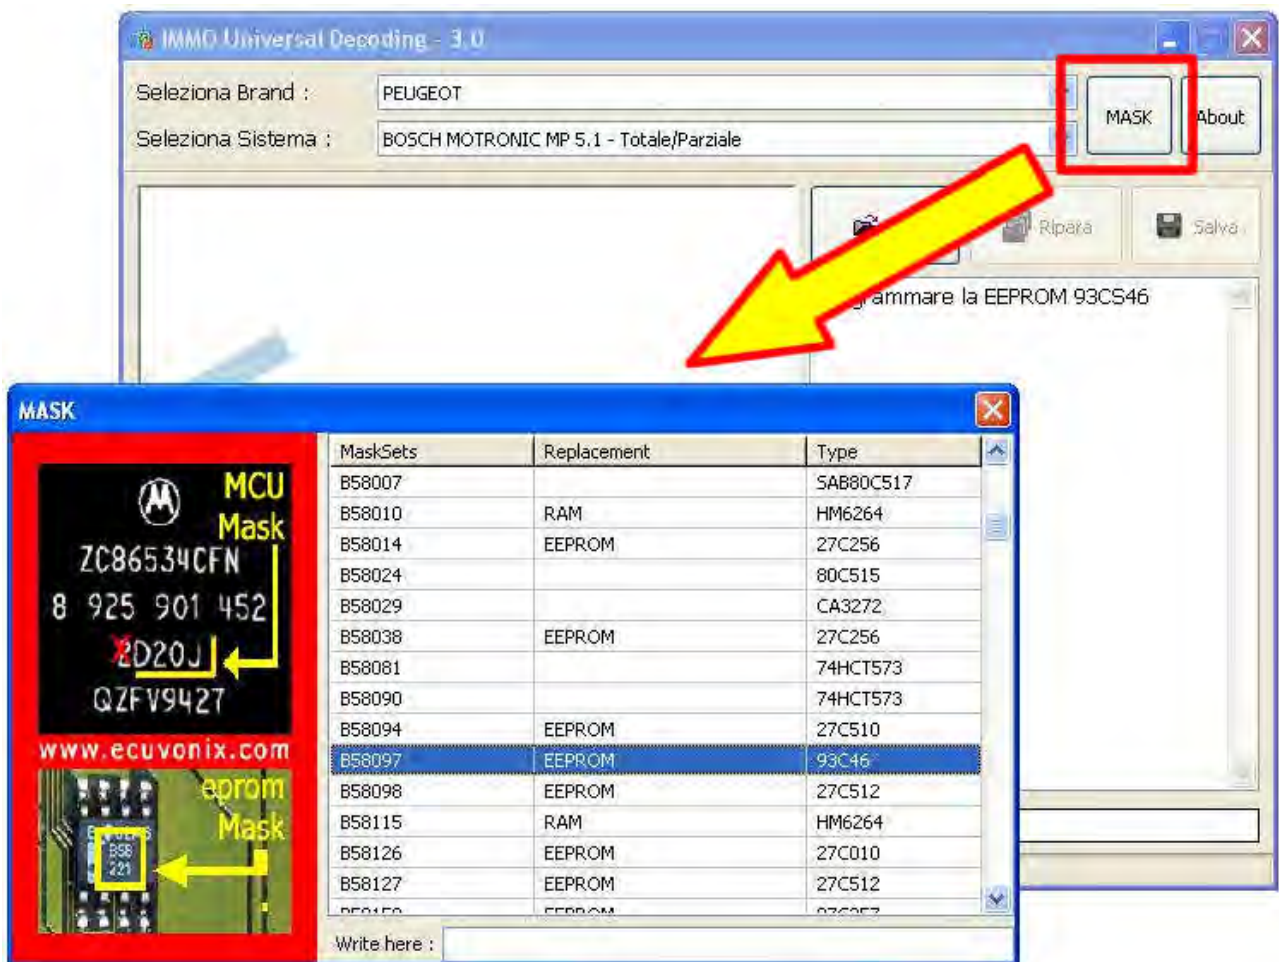

## Exampler Photo Archive

*zoom*

\* **IMMO Universal Decoding** has a information box that help the operator to identify the memory to read; also, the button Mask identify a memory catalogued in accordance to standard Bosch and Motorola.