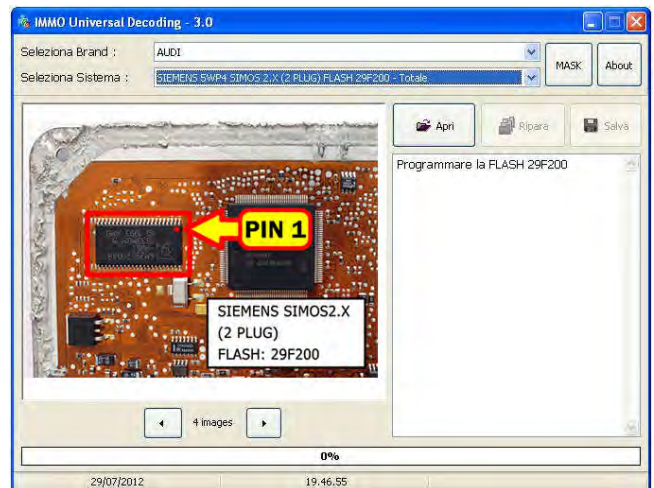

Exampler Photo Archive