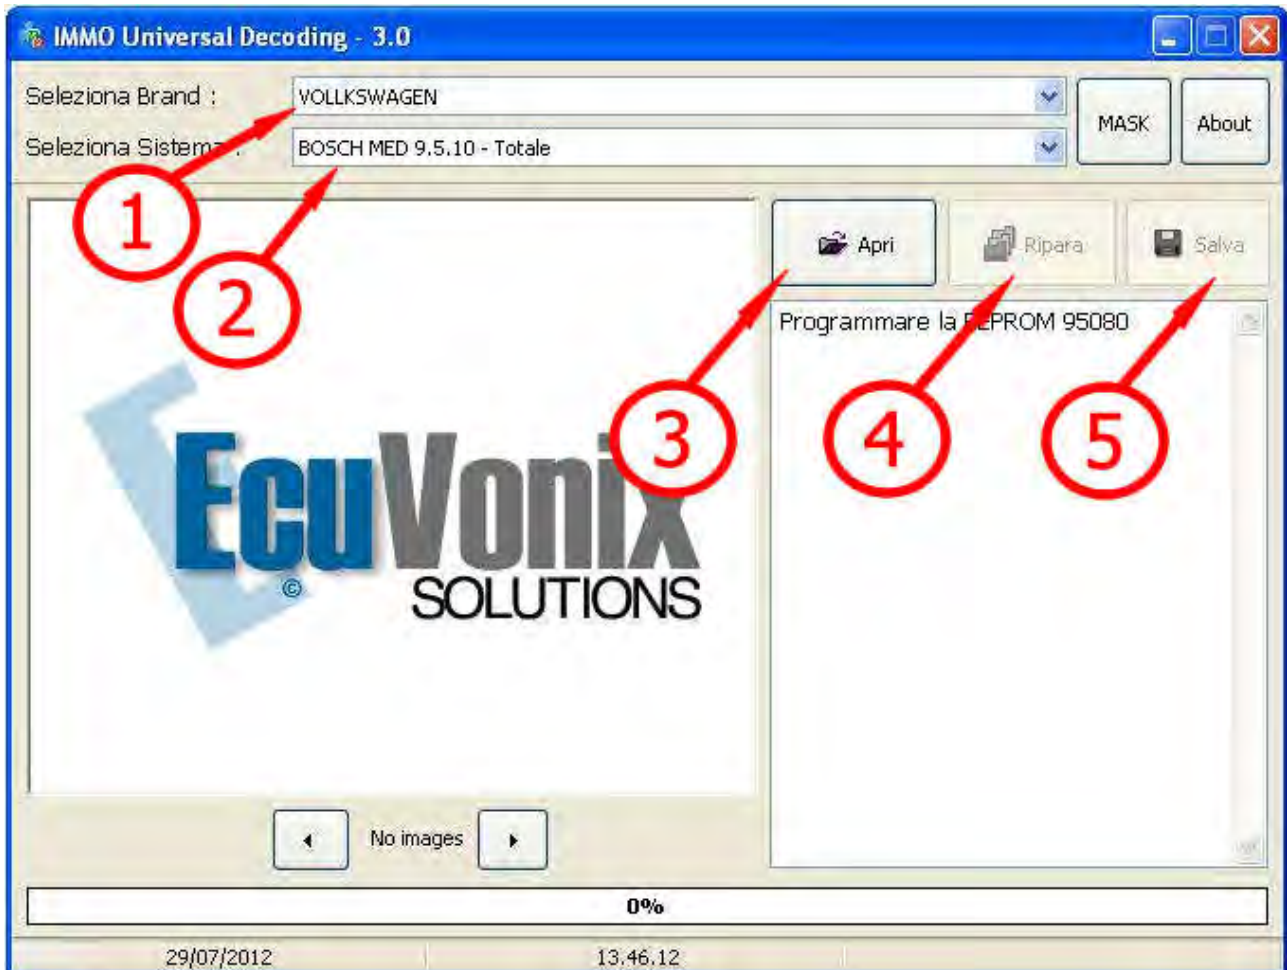

Exemple of repair

1. Choose the Brand
2. Choose the System
3. Open the read file with your programmer
4. Process the file to execute the repair
5. Save the repai file

At this point reprogramming the ECU with the save file

DISCLAIMER: this software is supplied only such as test and for not moving cars. We will not be responsible for any direct and indirect damages from the use of the file created by the software.