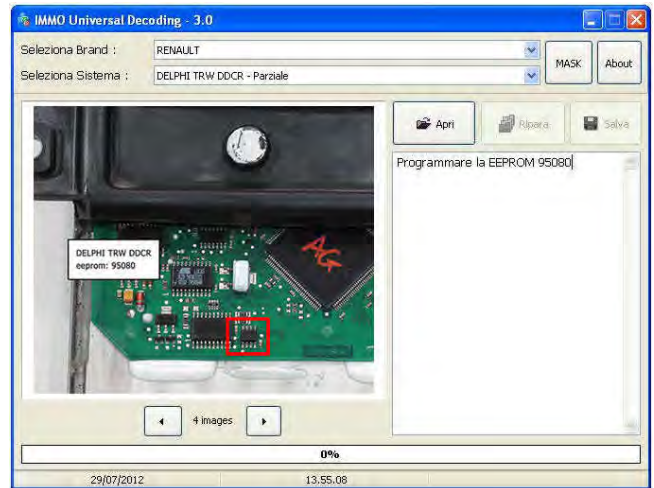

NEWS

In this release we have introduced new **1100 Photos** ECU, the position of memories, plans, pinout, and much more. (Here are reported some examples that show the location of the memory and the high quality of the photos). It has also been added to auto-verification of EPROM and **“ALL Version Auto Check”** to identify the version of the ECU.

Fixed several minor errors and bugs from previous versions.

Exampler Photo Archive