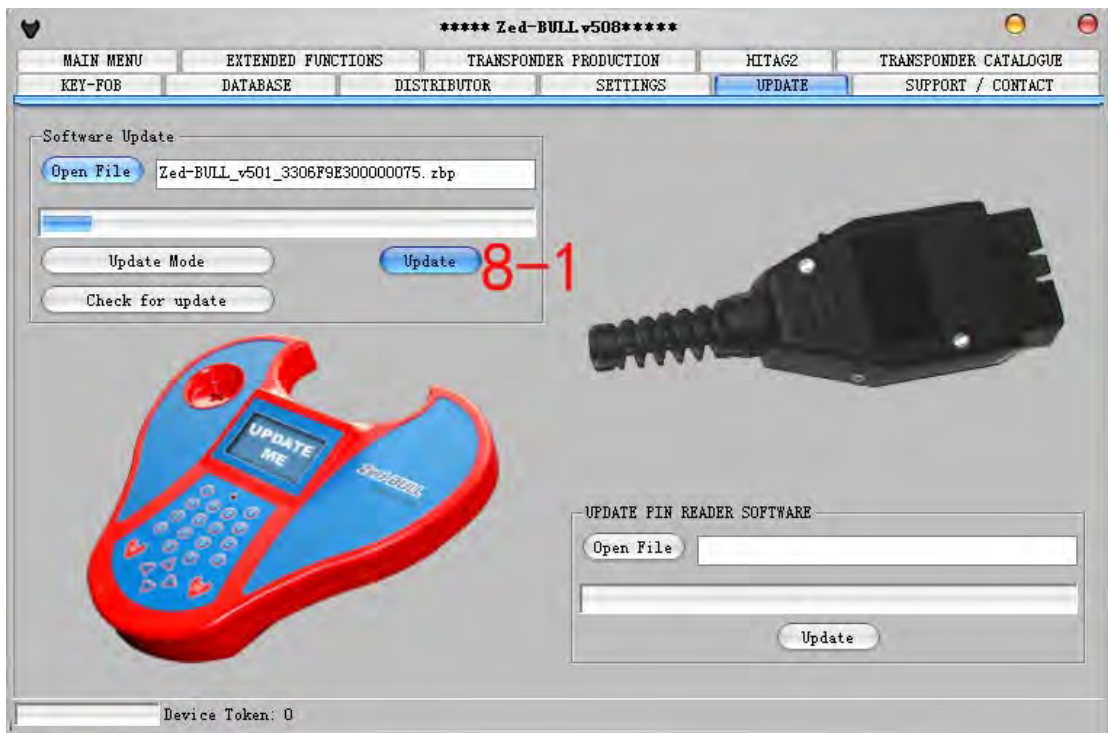

Load Token

OUTCODE:

Request Outcode

E-Mail Adress:

Send

INCODE:

Enter Incode

Device Token: 0