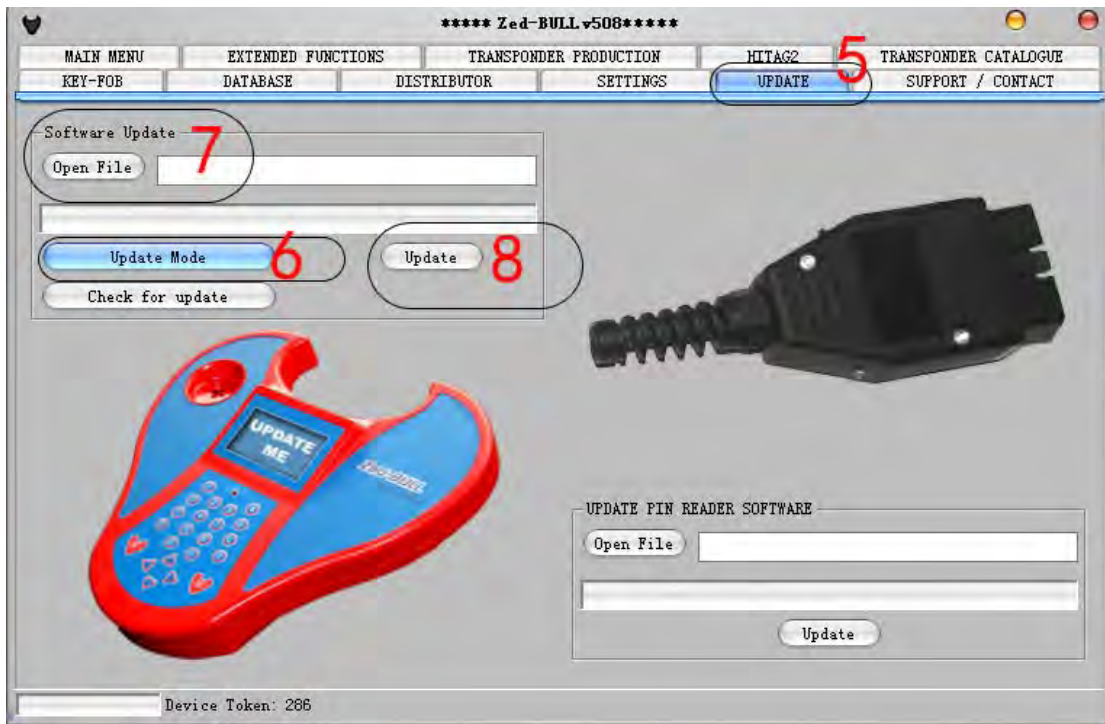

Load Token

OUTCODE:

Request Outcode

E-Mail Adress:

Send

INCODE:

Enter Incode

Device Token: 0